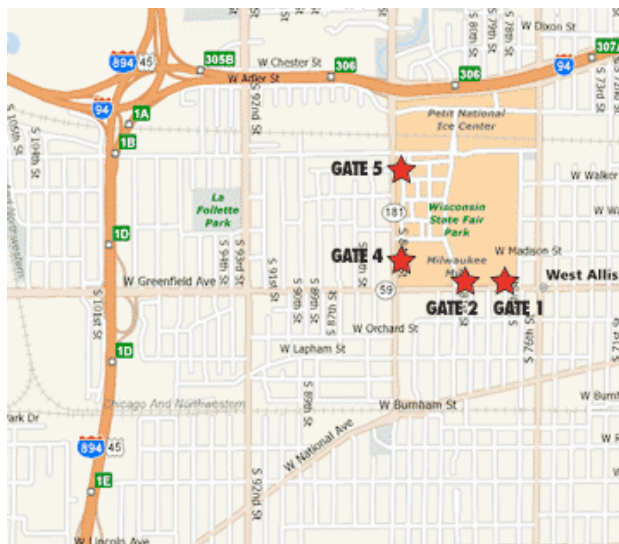

[BACK TO
EXPE
PRODUCTIONS
INC.](#)

DIRECTIONS

[PRINTABLE
PAGE](#)

Visit us at Wisconsin's largest and finest bridal show! Click on the interactive map below to receive customized directions from your location.

2011 SHOW LOCATION:

[WISCONSIN EXPOSITION CENTER INFO](#)
(CLICK HERE)

c/o Wisconsin State Fair Park
8200 W. Greenfield Avenue
West Allis, Wisconsin 53214

For public parking, please enter at Gate #1 or Gate #4.

For exhibitor parking, please enter at Gate #1 only.

Parking is \$5 per vehicle.

[DIRECTIONS & PARKING INFO](#)
(CLICK HERE)